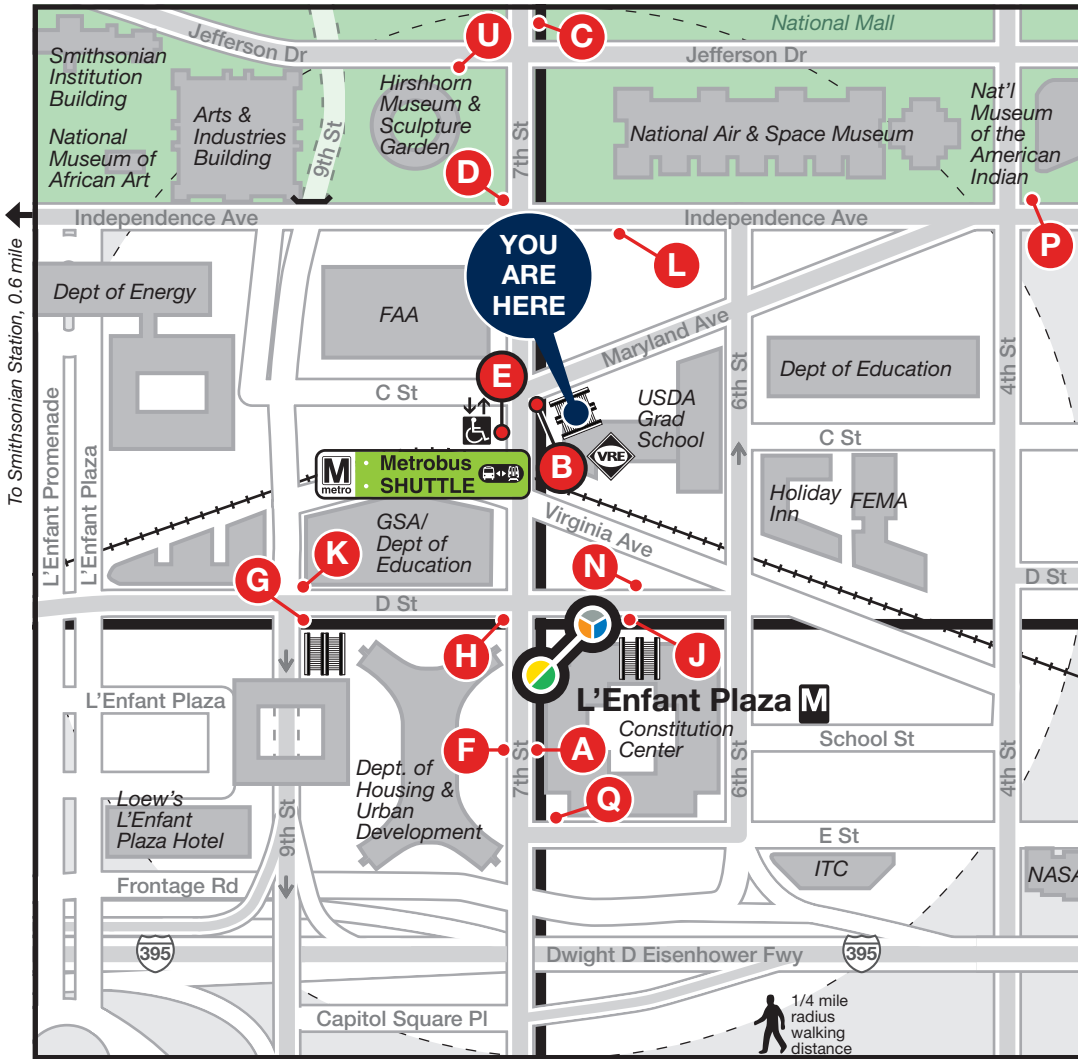

# Station Vicinity Map L'Enfant Plaza

### LEGEND

**A** Bus Stop (on the street)    **A** Bus Bay (at the station)

The lettered discs on this map will help you locate the bus stop or bay near this station. Be advised the letters are not displayed on the street bus stops.

### Approximate walking distance to the next Metro Station from this exit

	Distance	Time
<b>Federal Ctr SW</b>	0.45 mile	9 mins
Turn left on 7th St to D St, turn left on D St and continue to 3rd St.		
<b>Smithsonian</b>	0.5 mile	10 mins
Turn right on 7th St, turn right and walk one block to Independence Ave. Turn left, walk 2 blocks to 12th St, then turn right on 12th and continue to the station.		

Route	Destination	Board at
<b>DC CIRCULATOR</b>		
	Eastern Market <b>M</b>	<b>J</b>
	Union Station <b>M</b>	<b>U</b>
<b>LCT-LOUDOUN COUNTY TRANSIT</b> For bus service information visit <a href="http://loudoun.gov">loudoun.gov</a>		
<b>MTA COMMUTER BUS</b> For bus service information visit <a href="http://mta.maryland.gov">mta.maryland.gov</a>		
<b>OMNIRIDE</b> For bus service information visit <a href="http://omniride.com">omniride.com</a>		